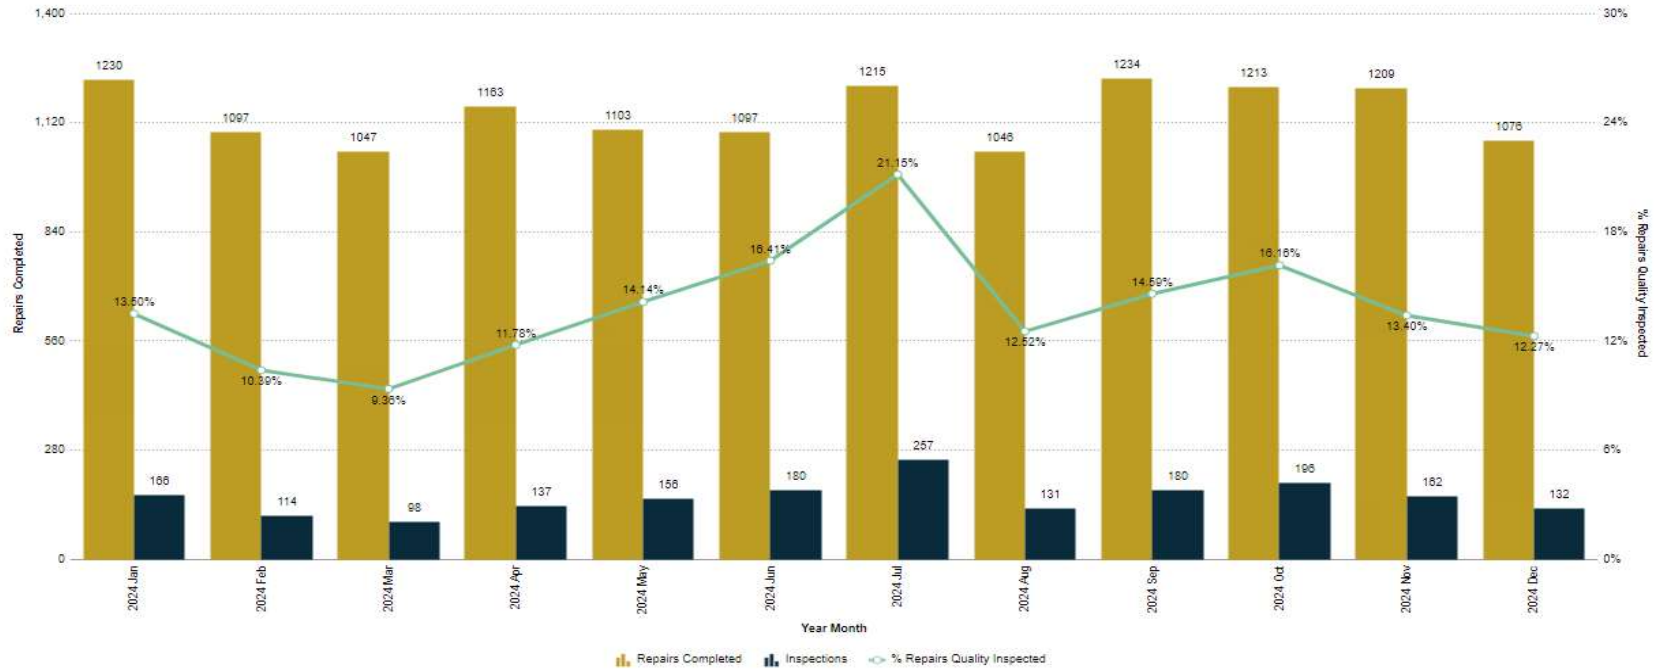

Supervisor Inspections as % all jobs

Index: Repairs and estate cleaning
Last Updated: 14/01/2025 02:47:06

Quality Inspections as % RU and X (Programmed) Jobs
Excludes Cancelled Jobs and Cleaning Jobs

This page is intentionally left blank